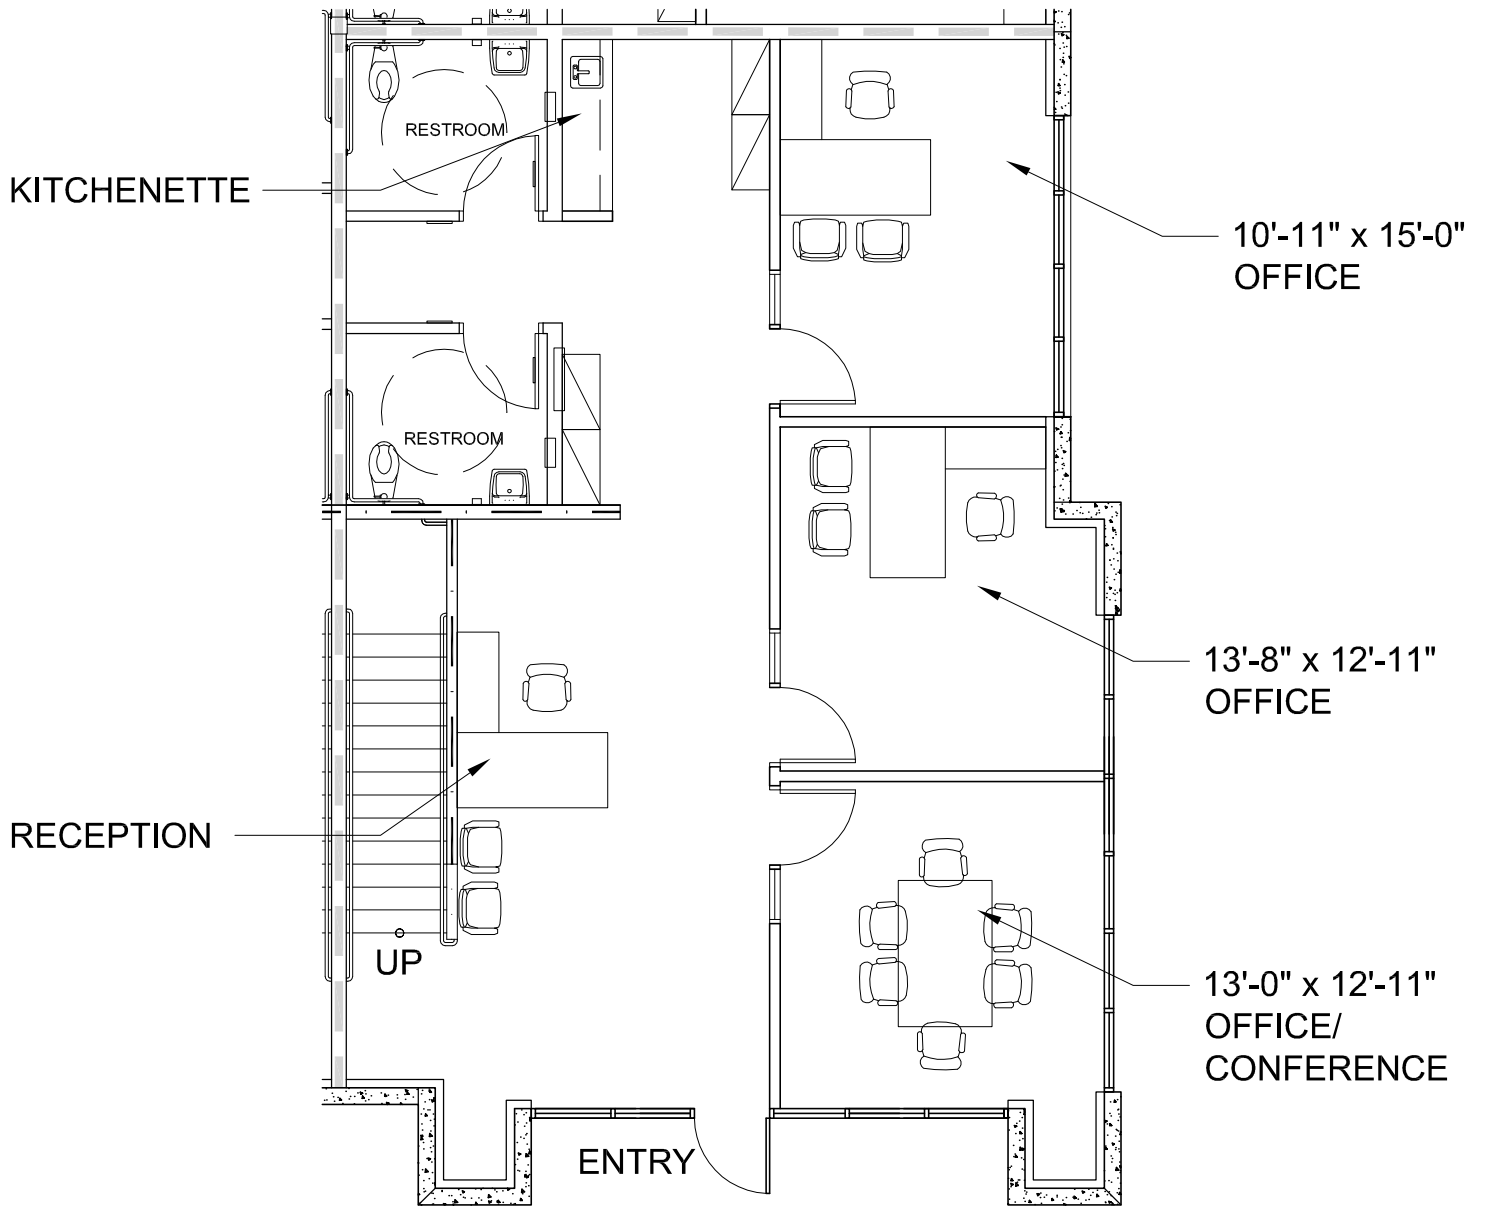

FIRST FLOOR ①
 SCALE: 1/8" = 1'-0"

**PALM DESERT BLDG C & D - PROPERTY G
 PLAN A**

M:\Jobs\05\VentureVCC Palm Desert\ABC Plans\BLDG C & D\BLDG_C & D_FLOI-01plan A.dwg, 3/14/2006 10:04:13 AM, PDF995.pc3

FIRST FLOOR

SCALE: 1/8" = 1'-0"

1

NOTE: FURNITURE
SHOWN IS NOT
INCLUDED

**PALM DESERT BLDG C & D - PROPERTY G
PLAN B**

FIRST FLOOR ①

SCALE: 1/8" = 1'-0"

NOTE: FURNITURE
SHOWN IS NOT
INCLUDED

**PALM DESERT BLDG D - PROPERTY G
PLAN C**