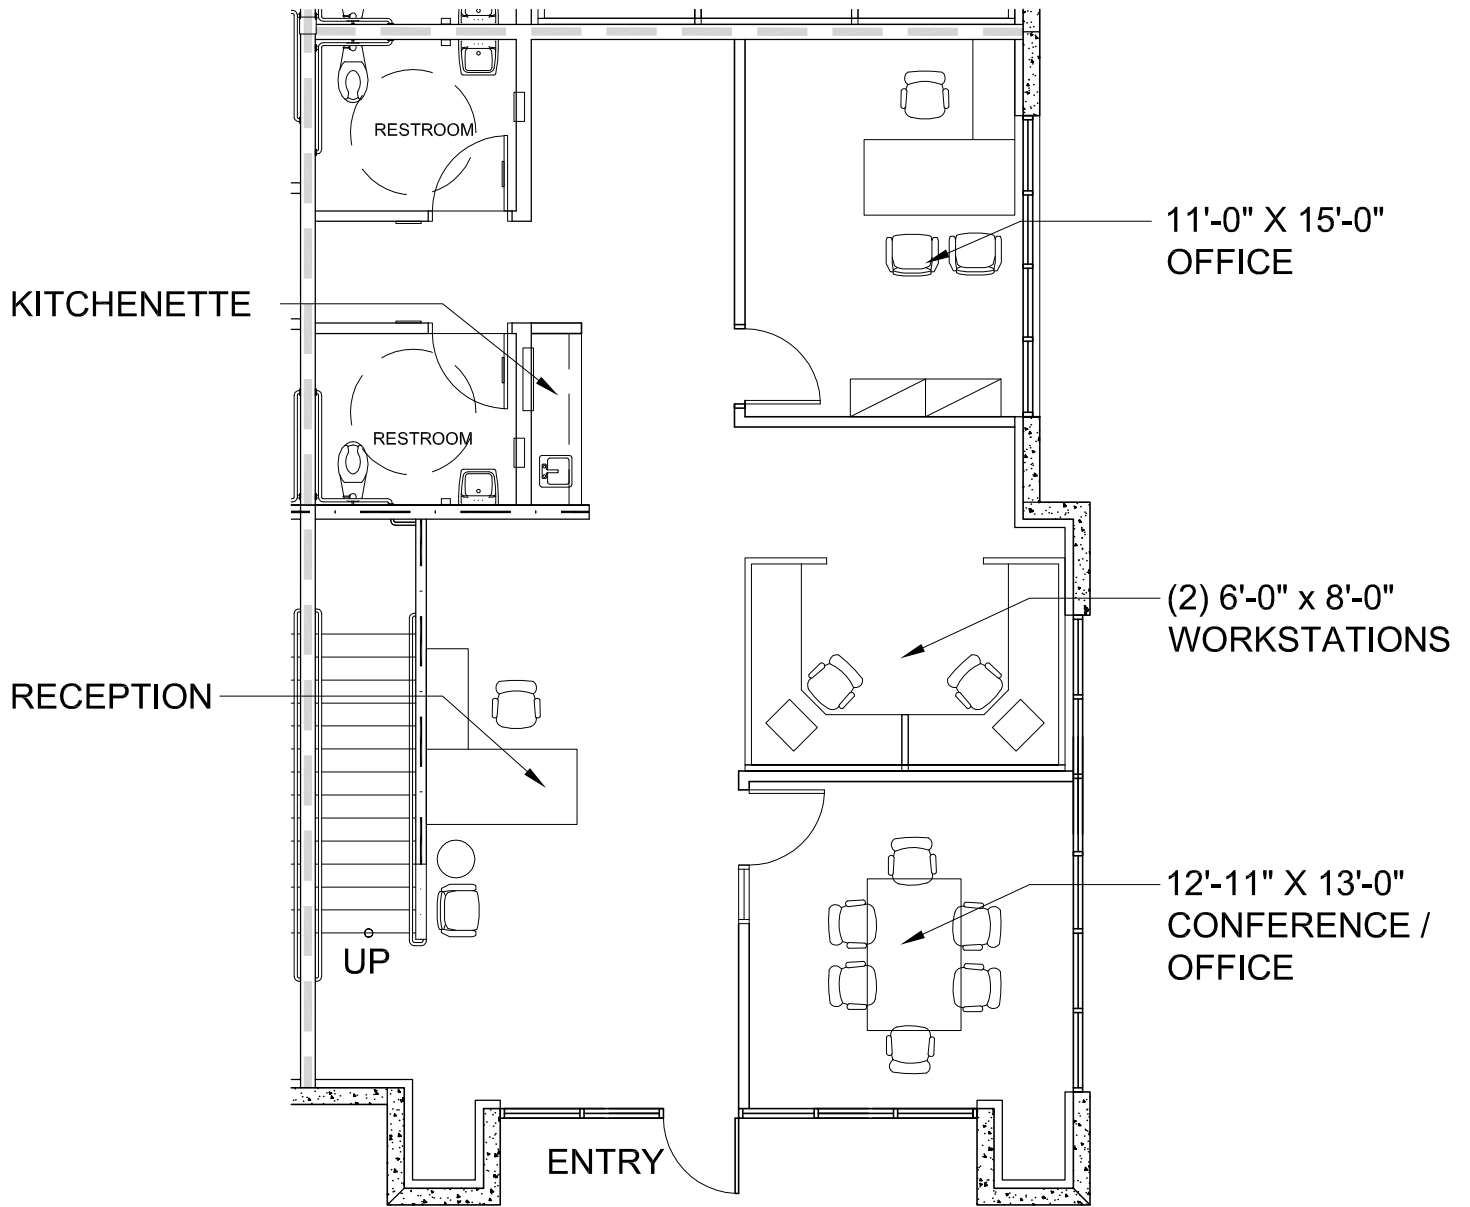

FIRST FLOOR ①
 SCALE: 1/8" = 1'-0"

**PALM DESERT BLDG C & D - PROPERTY G
 PLAN A**

M:\Jobs\05\VentureVCC Palm Desert\ABC Plans\BLDG C & D\BLDG_C & D_FLOI-01plan A.dwg, 3/14/2006 10:04:13 AM, PDF995.pc3

FIRST FLOOR

SCALE: 1/8" = 1'-0"

1

NOTE: FURNITURE
SHOWN IS NOT
INCLUDED

**PALM DESERT BLDG C & D - PROPERTY G
PLAN B**

FIRST FLOOR ①

SCALE: 1/8" = 1'-0"

NOTE: FURNITURE
SHOWN IS NOT
INCLUDED

**PALM DESERT BLDG D - PROPERTY G
PLAN C**